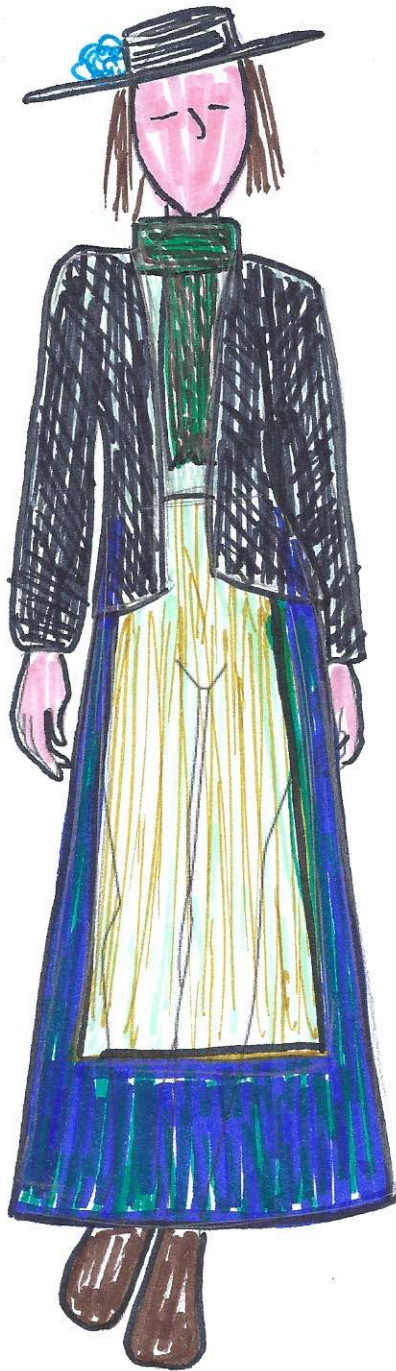

Leah & Leah's
My Fair Lady

Costume Design

CHARACTER: ELIZA DOOLITTLE - FLOWER GIRL

DESIGNED BY: 
DATE: 12/3/21

Leann & Laura's
My Fair Lady

Costume Design

CHARACTER: ELIZA DOOLITTLE (STUDENT)

DESIGNED BY: 
DATE: 12/3/21

Lerner & Loewe's
My Fair Lady

Costume Design

CHARACTER: ELIZA DOOLITTLE (ASCOT)

DESIGNED BY: 
DATE: 12/3/21

Leann & Lou's
My Fair Lady

Costume Design

CHARACTER: ELIZA DOOLITTLE (Bau)

DESIGNED BY: 
DATE: 12/3/21

Learn & Learn's
My Fair Lady

Costume Design

CHARACTER: HENRY HIGGINS (BASE)

DESIGNED BY:

DATE: 12/3/21

Looney & Looney's
My Fair Lady

Costume Design

CHARACTER: COL. PICKERING (BASE)