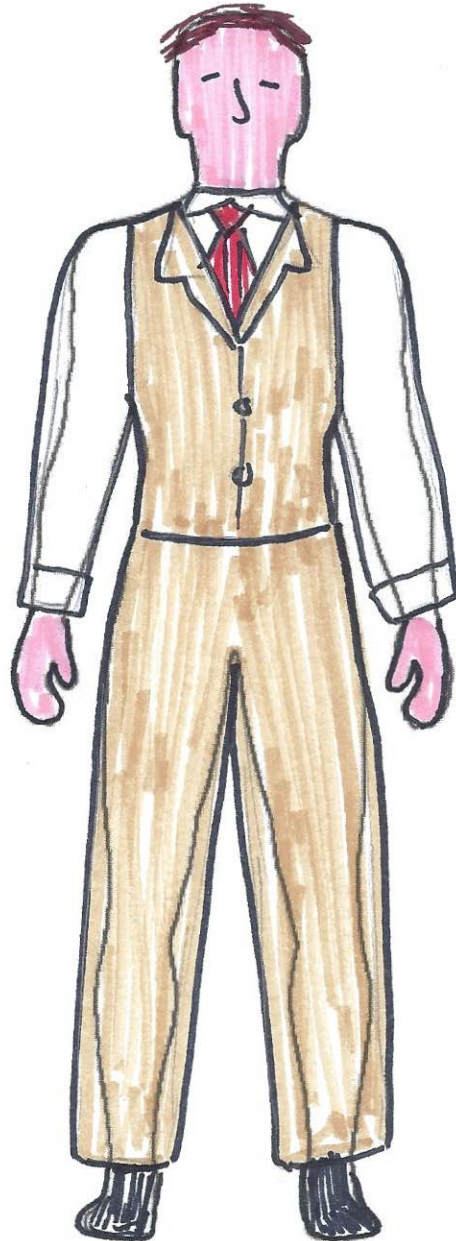

Leah & Leah's
My Fair Lady

Costume Design

CHARACTER: ELIZA DOOLITTLE - FLOWER GIRL

DESIGNED BY: 
DATE: 12/3/21

Leann & Laura's
My Fair Lady

Costume Design

CHARACTER: ELIZA DOOLITTLE (STUDENT)

DESIGNED BY: 
DATE: 12/3/21

Lerner & Loewe's
My Fair Lady

Costume Design

CHARACTER: ELIZA DOOLITTLE (ASCOT)

DESIGNED BY: 
DATE: 12/3/21

Leann & Lou's
My Fair Lady

Costume Design

CHARACTER: ELIZA DOOLITTLE (Bau)

DESIGNED BY: 
DATE: 12/3/21

Learn & Learn's
My Fair Lady

Costume Design

CHARACTER: HENRY HIGGINS (BASE)

DESIGNED BY:

DATE: 12/3/21

Looney & Looney's
My Fair Lady

Costume Design

CHARACTER: COL. PICKERING (BASE)