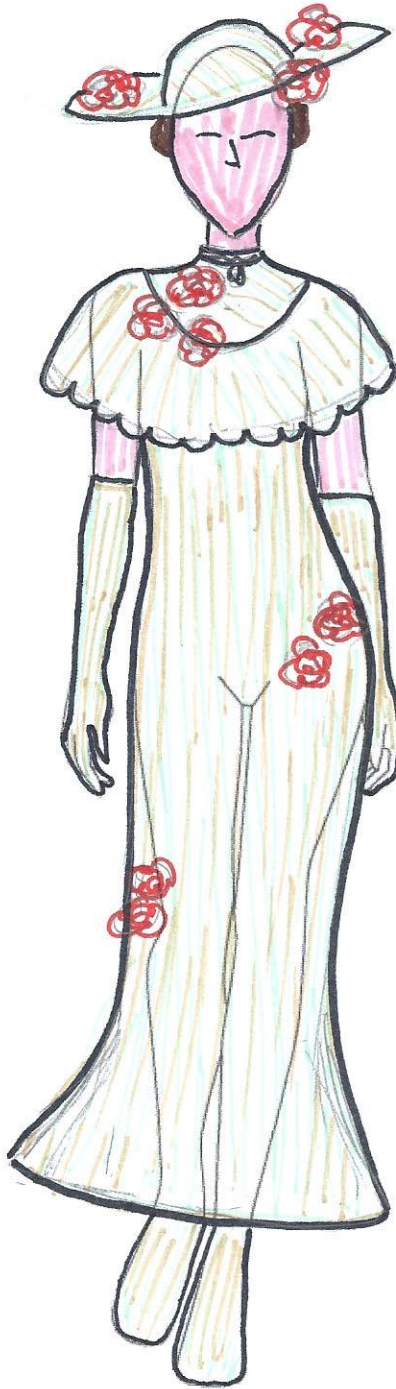

Leah & Leah's
My Fair Lady

Costume Design

CHARACTER: ELIZA DOOLITTLE - FLOWER GIRL

DESIGNED BY: 
DATE: 12/3/21

Leann & Laura's
My Fair Lady

Costume Design

CHARACTER: ELIZA DOOLITTLE (STUDENT)

DESIGNED BY: 
DATE: 12/3/21

Lerner & Loewe's
My Fair Lady

Costume Design

CHARACTER: ELIZA DOOLITTLE (ASCOT)

DESIGNED BY: 
DATE: 12/3/21

Leann & Lou's
My Fair Lady

Costume Design

CHARACTER: ELIZA DOOLITTLE (Bau)

DESIGNED BY: 
DATE: 12/3/21

Learn & Learn's
My Fair Lady

Costume Design

CHARACTER: HENRY HIGGINS (BASE)

DESIGNED BY:

DATE: 12/3/21

Looney & Looney's
My Fair Lady

Costume Design

CHARACTER: COL. PICKERING (BASE)