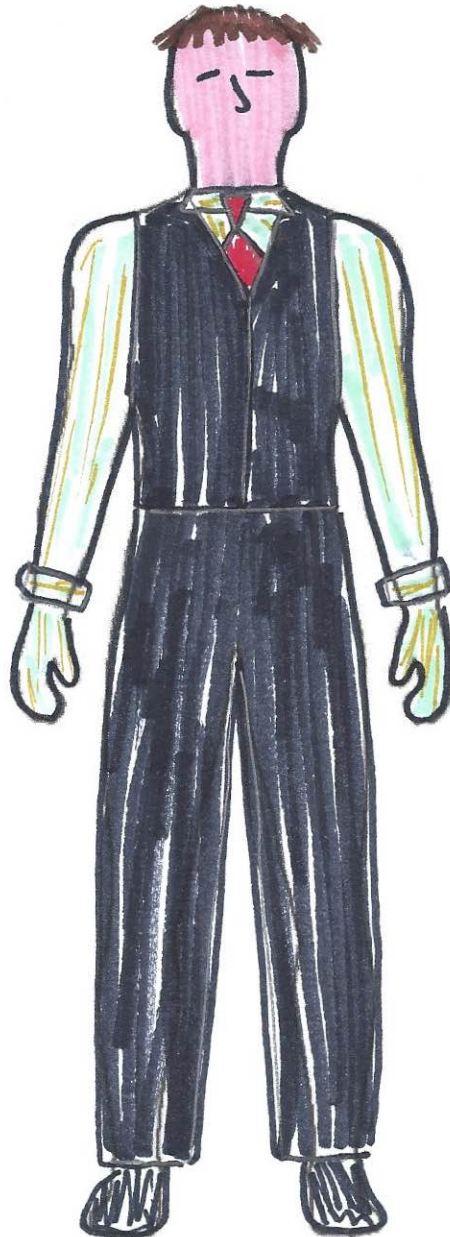

Loren & Loren's
My Fair Lady

Costume Design

CHARACTER: MALE SERVANT

DESIGNED BY:
DATE: